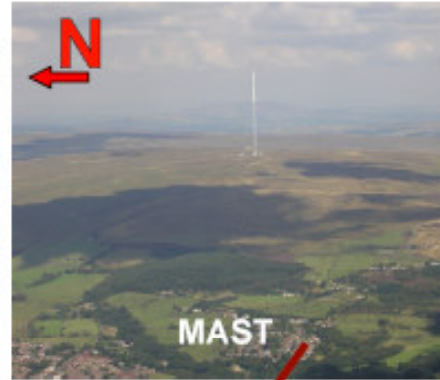

Manchester Low Level Route

FOR MORE INFORMATION VISIT www.cityairportmanchester.com

THE REEBOK STADIUM

MAST

PENNINGTON/LEIGH FLASH

HAYDOCK PARK

THELWALL VIADUCT

J11 M56

STRETTON

OULTON PARK

ASHCROFT

WINSFORD FLASH