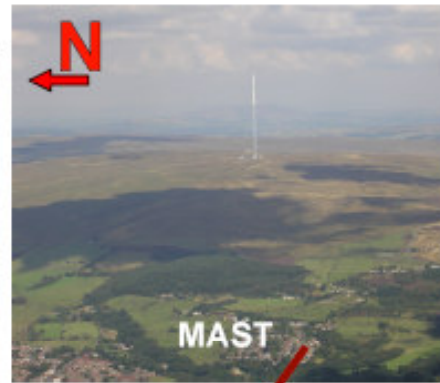

Manchester Low Level Route

FOR MORE INFORMATION VISIT www.cityairportmanchester.com

THE REEBOK STADIUM

MAST

PENNINGTON/LEIGH FLASH

HAYDOCK PARK

THELWALL VIADUCT

J11 M56

STRETTON

OULTON PARK

ASHCROFT

WINSFORD FLASH